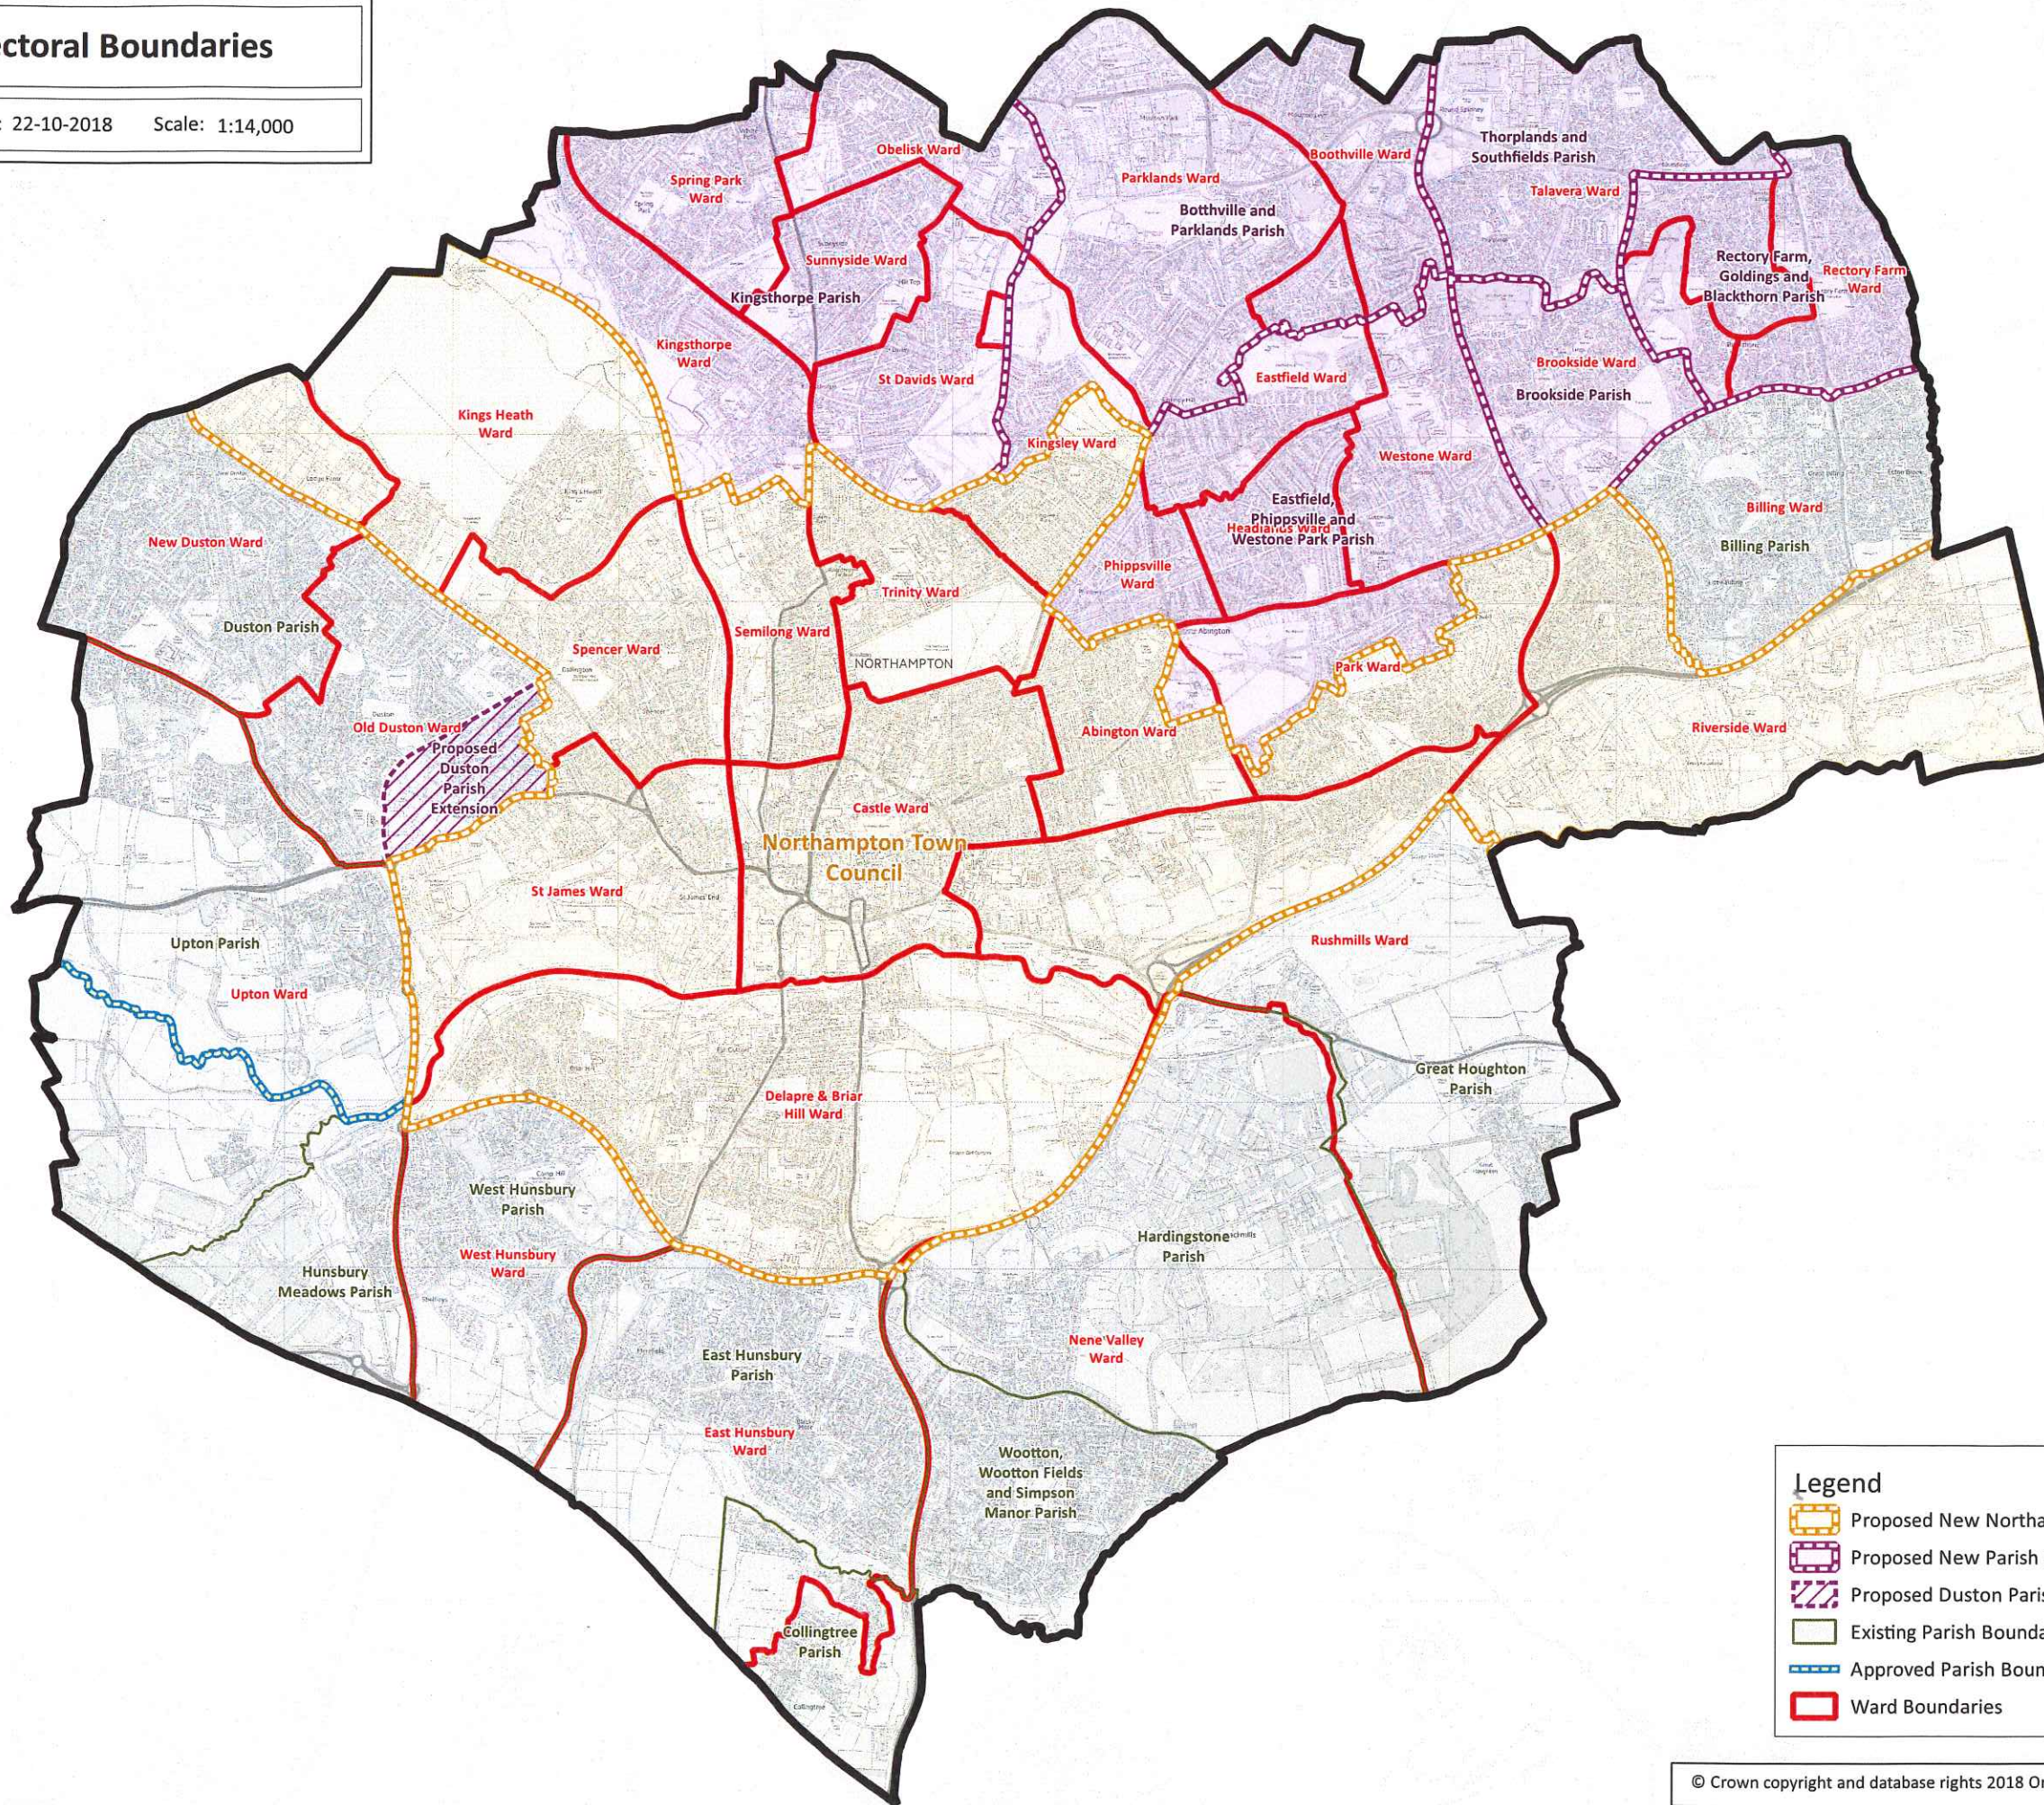

NORTHAMPTON
BOROUGH COUNCIL

Electoral Boundaries

Date: 22-10-2018 Scale: 1:14,000

Legend

- Proposed New Northampton Town Council Boundary
- Proposed New Parish Boundaries
- Proposed Duston Parish Boundary Extension
- Existing Parish Boundaries
- Approved Parish Boundary Change
- Ward Boundaries